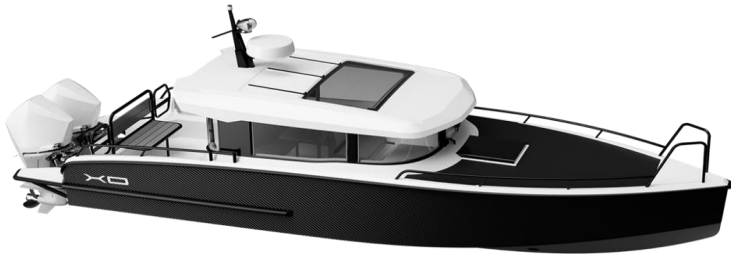

XO EXPLR 10S+ OB (CABIN)

DEALER DELIVERY FORFAIT / COMMISSIONING

0 €

PRICE TOTAL (excl. VAT)

VALUE ADDED TAX

18%

PRICE TOTAL (incl. VAT)

XO Classic