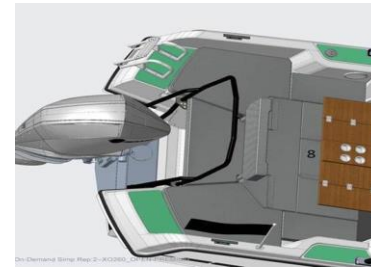

XO DSCVR T-TOP

PRICE TOTAL (incl. VAT)

AFT DECK OPTIONS