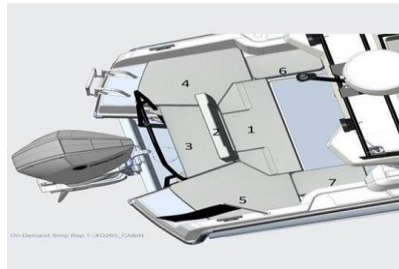

XO DSCVR T-TOP

PRICE TOTAL (incl. VAT)

AFT DECK OPTIONS

RAILING ON AFT DECK WITH TOWING POLE

0: FRAME FOR SUNBED AFT (STANDARD EQUIPMENT)

1 + 2: EXTRA SEATING AND BACKREST AFT DECK, WITH CUSHIONS

3, 4, 5, 8: SUNBED MATTRESS ON AFT DECK