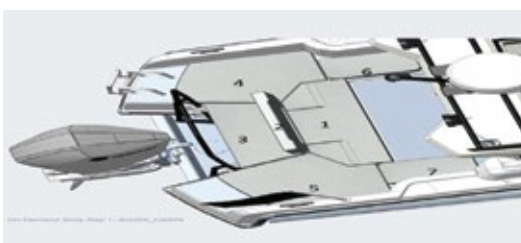

## AFT DECK OPTIONS

RAILING ON AFT DECK WITH TOWING POLE

0: FRAME FOR SUNBED AFT (STANDARD EQUIPMENT)

1 + 2: EXTRA SEATING AND BACKREST AFT DECK, WITH CUSHIONS

3, 4, 5: SUNBED MATTRESS ON AFT DECK

6, 7: REMOVABLE SIDESEATS ON AFT DECK 2 PCS